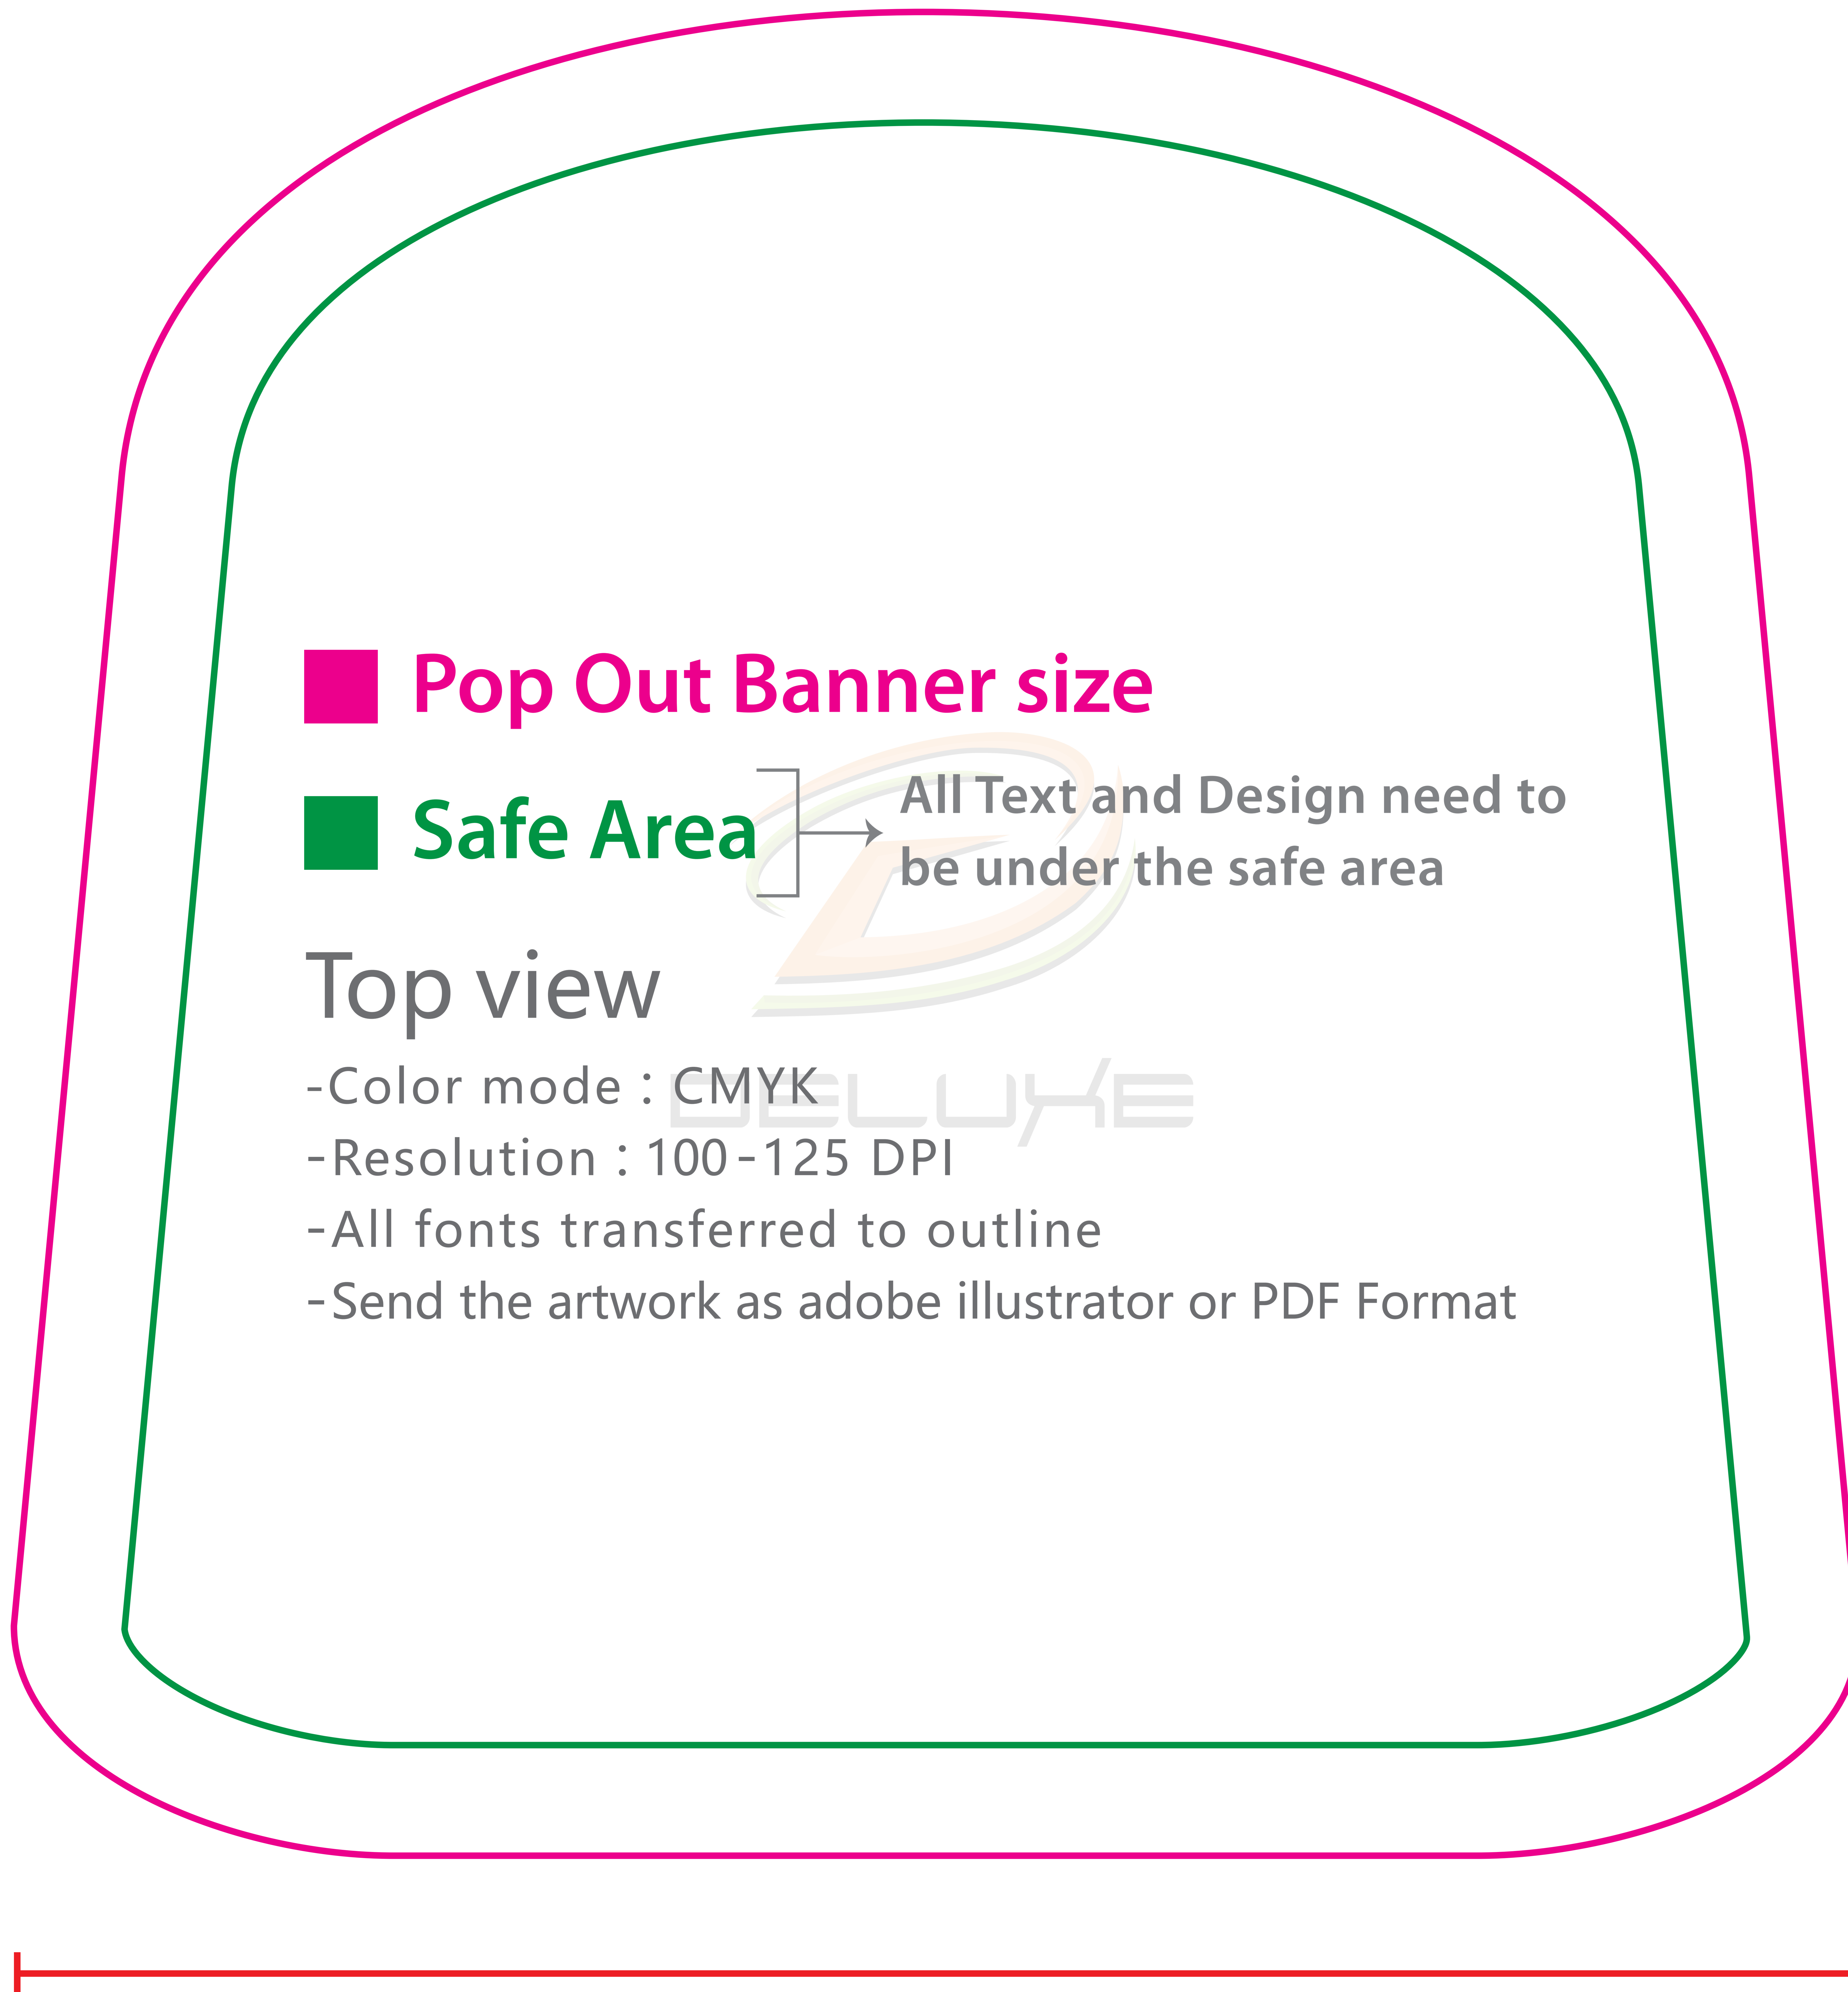

Pop Out Banner (Vertical)

Size: 100cm x 100cm

100cm

■ Pop Out Banner size

■ Safe Area

All Text and Design need to be under the safe area

Top view

- Color mode : CMYK
- Resolution : 100 -125 DPI
- All fonts transferred to outline
- Send the artwork as adobe illustrator or PDF Format

100cm