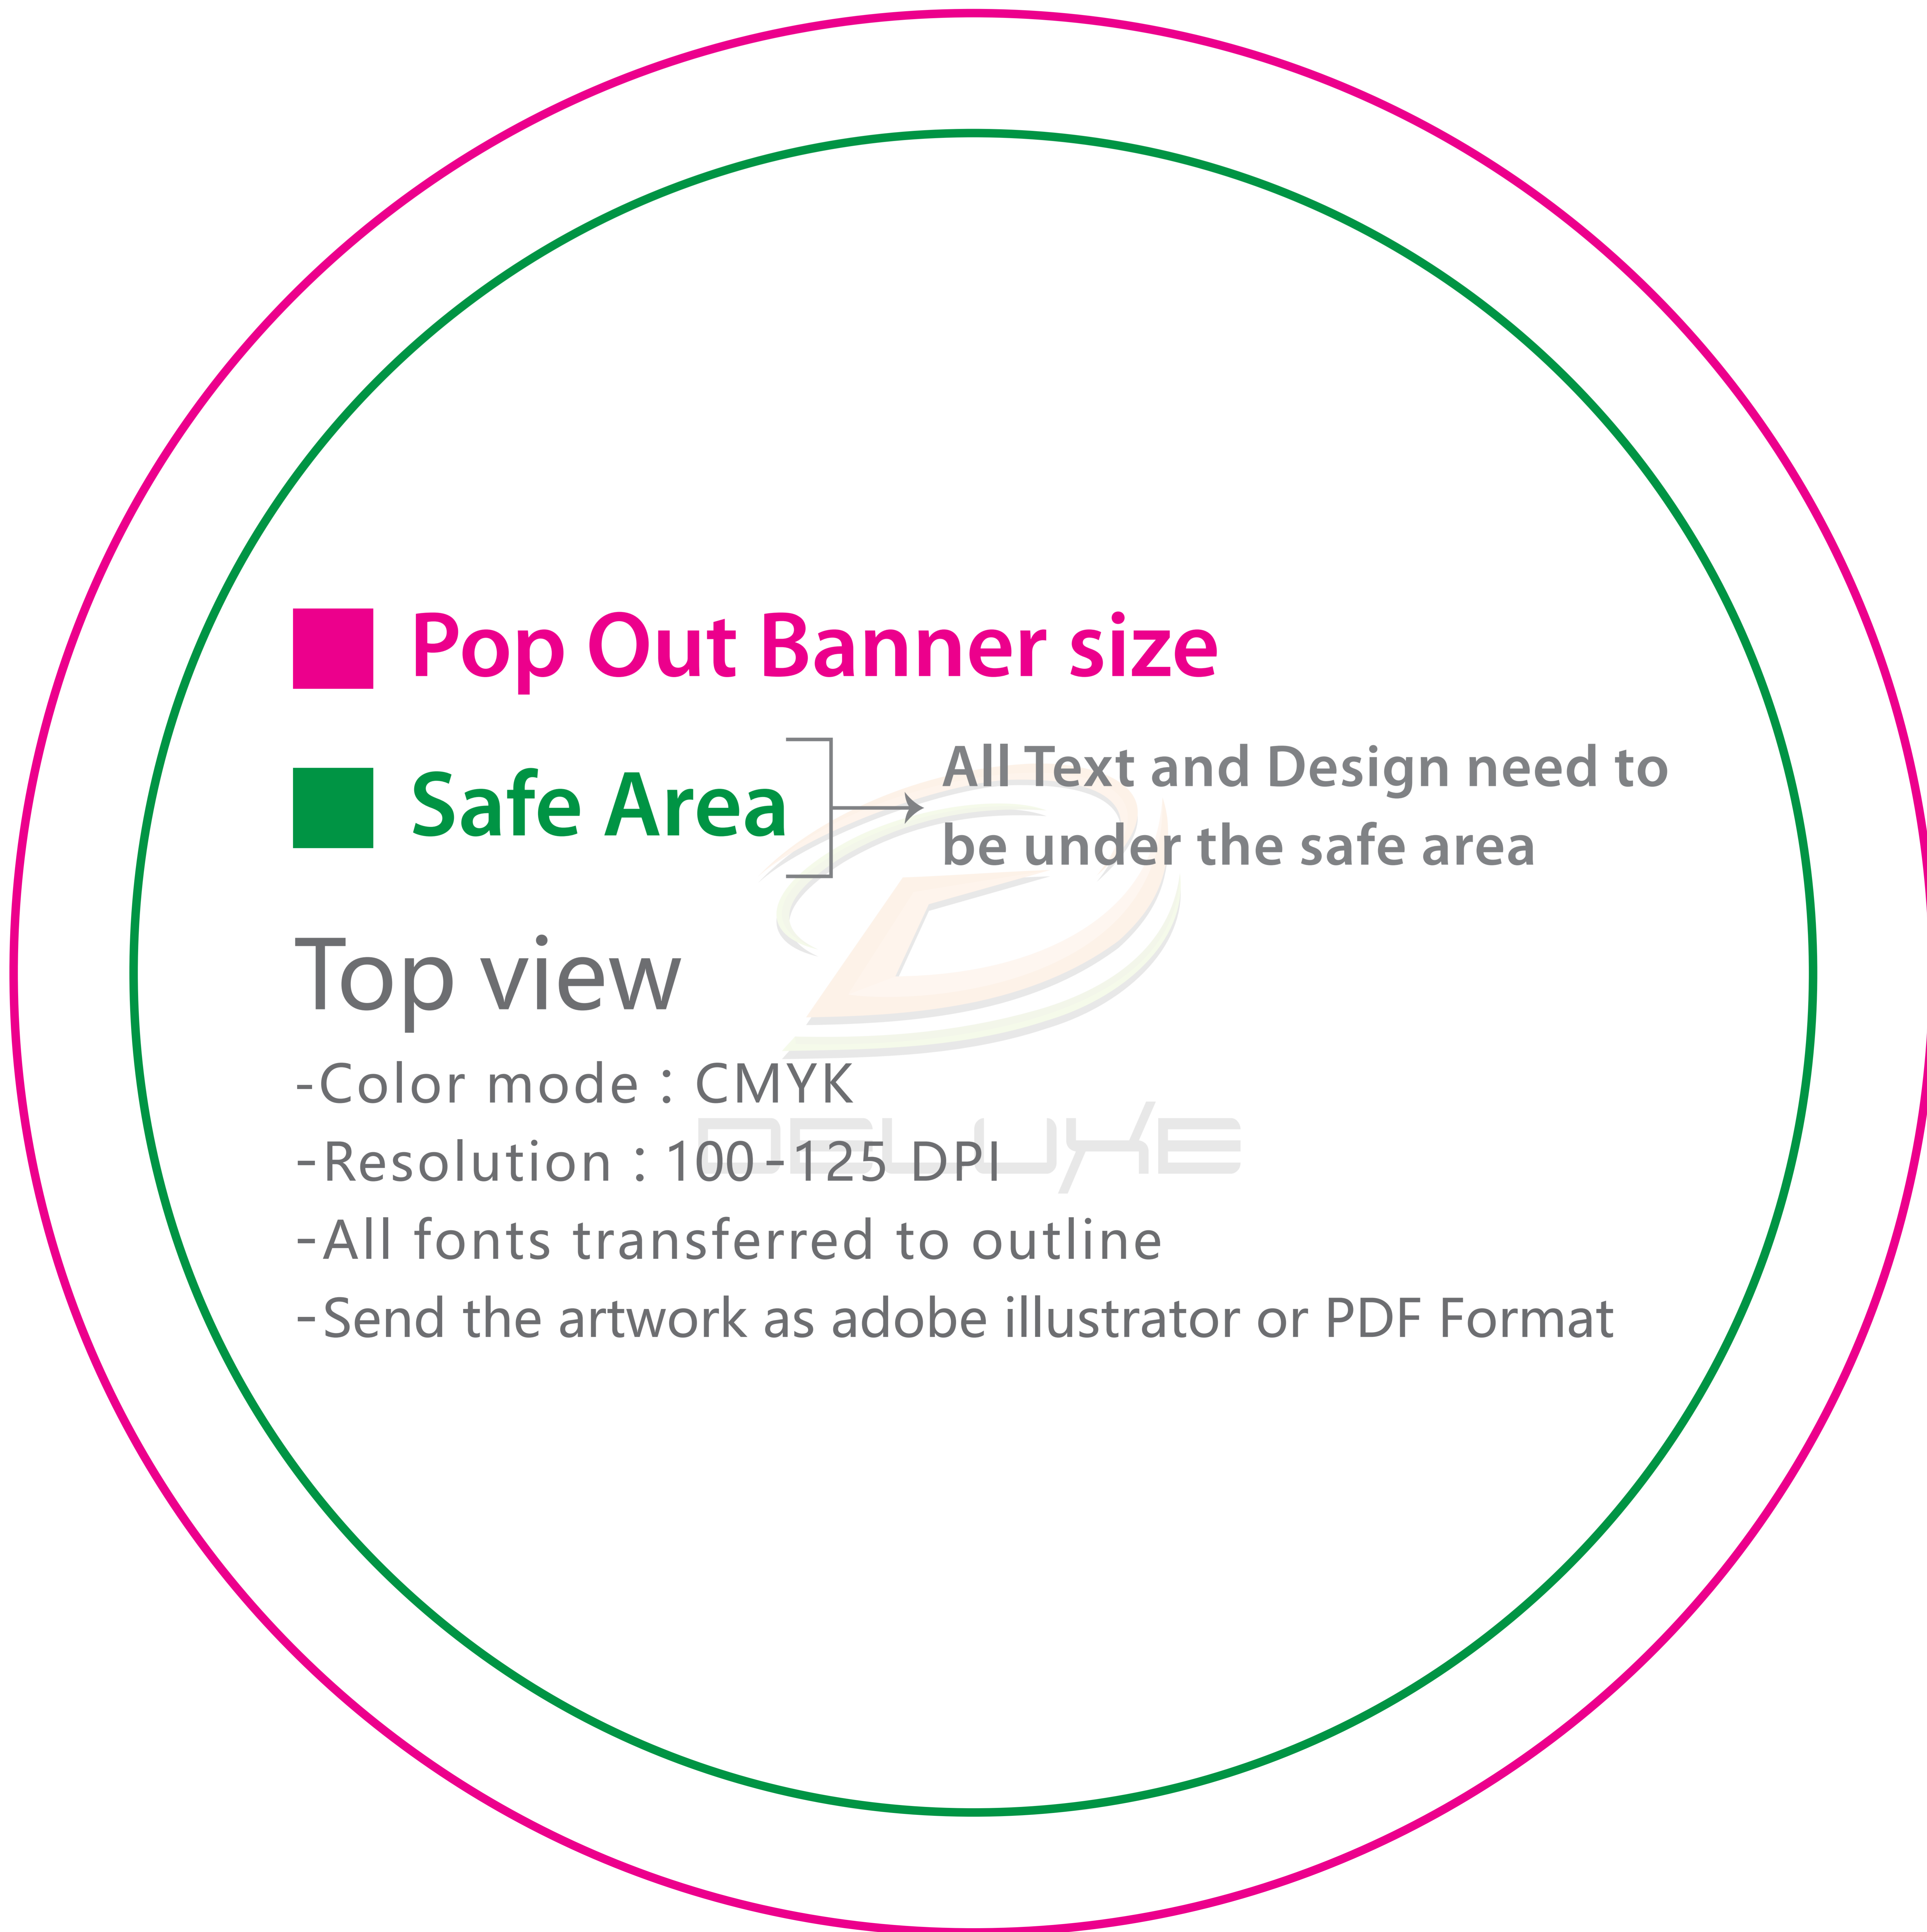

Pop Out Banner (Round)

Size: 80cm (Dia)

80cm

■ Pop Out Banner size

■ Safe Area

All Text and Design need to be under the safe area

Top view

- Color mode : CMYK
- Resolution : 100-125 DPI
- All fonts transferred to outline
- Send the artwork as adobe illustrator or PDF Format