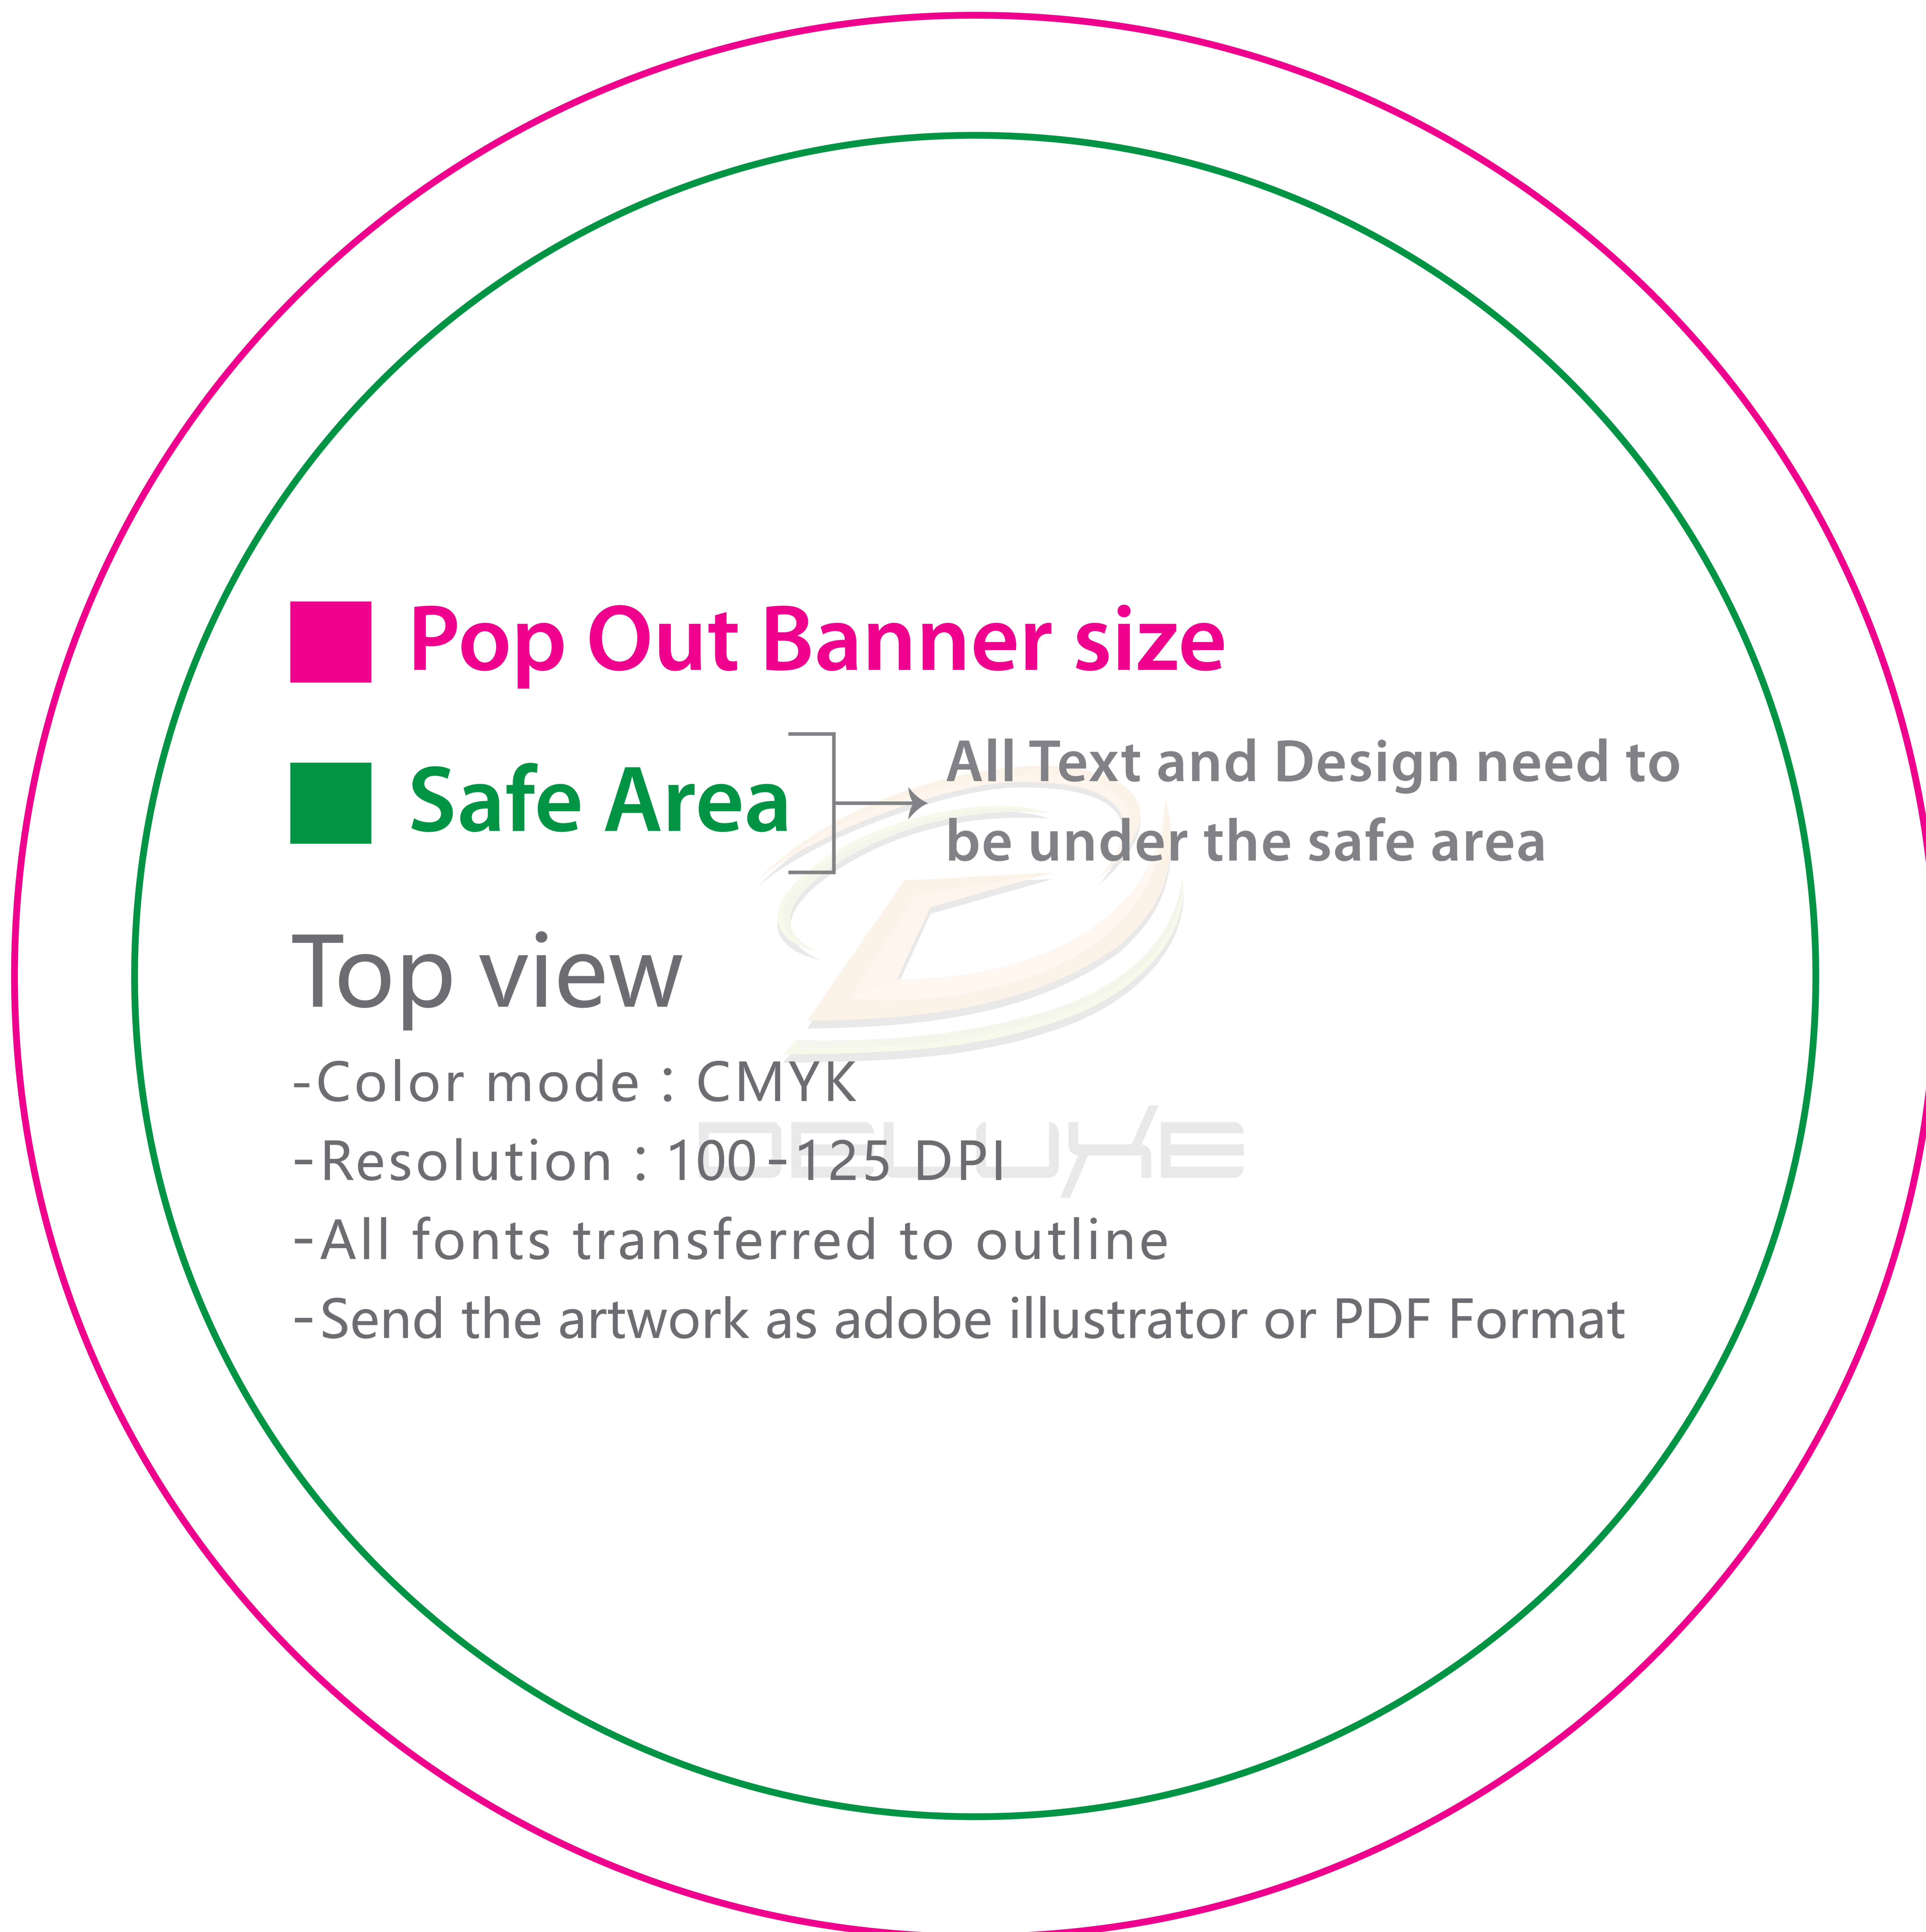

# Pop Out Banner (Round)

Size: 100cm (Dia)

100cm

■ Pop Out Banner size

■ Safe Area

All Text and Design need to be under the safe area

## Top view

- Color mode : CMYK
- Resolution : 100-125 DPI
- All fonts transferred to outline
- Send the artwork as adobe illustrator or PDF Format