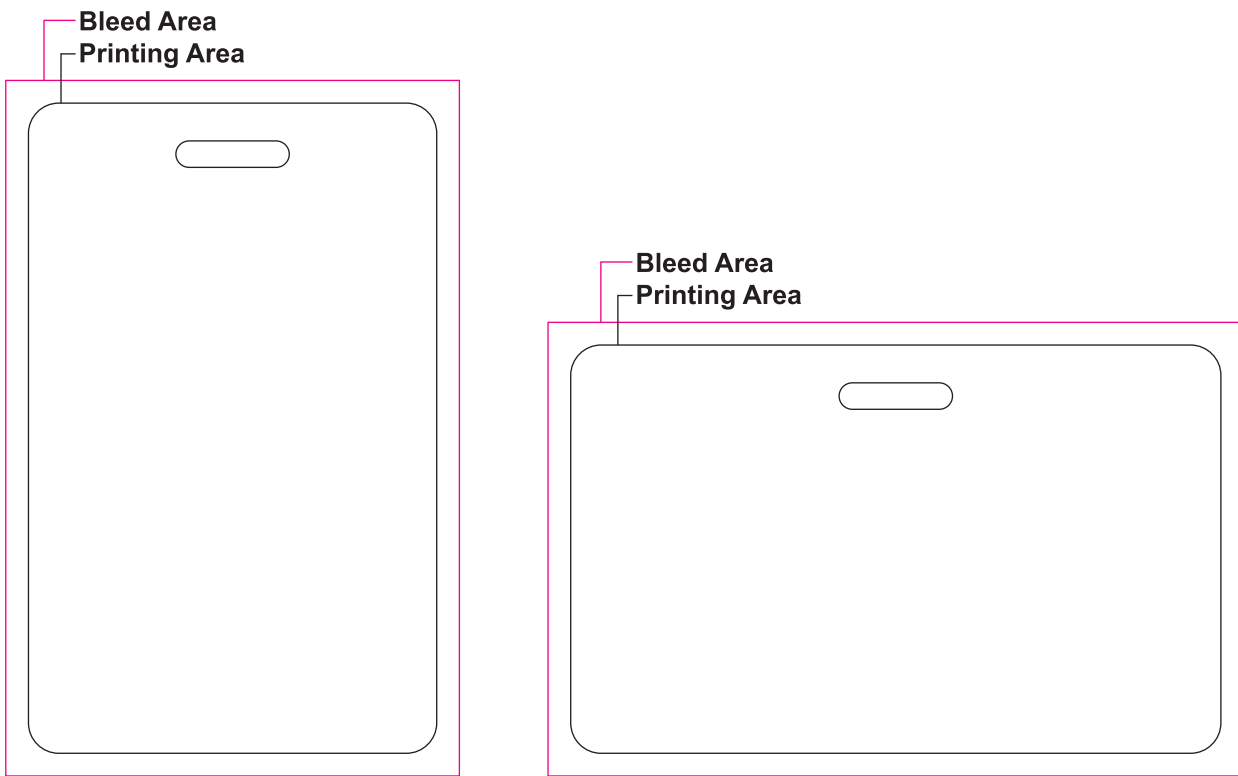

## IDENTITY / MEMBERSHIP CARD GRAPHIC GUIDELINES

86 x 54 mm with hole punch

98 x 67 mm with hole punch

124 x 86 mm with hole punch

## IDENTITY / MEMBERSHIP CARD GRAPHIC GUIDELINES

86 x 54 mm without hole punch

98 x 67 mm without hole punch

124 x 86 mm with hole punch