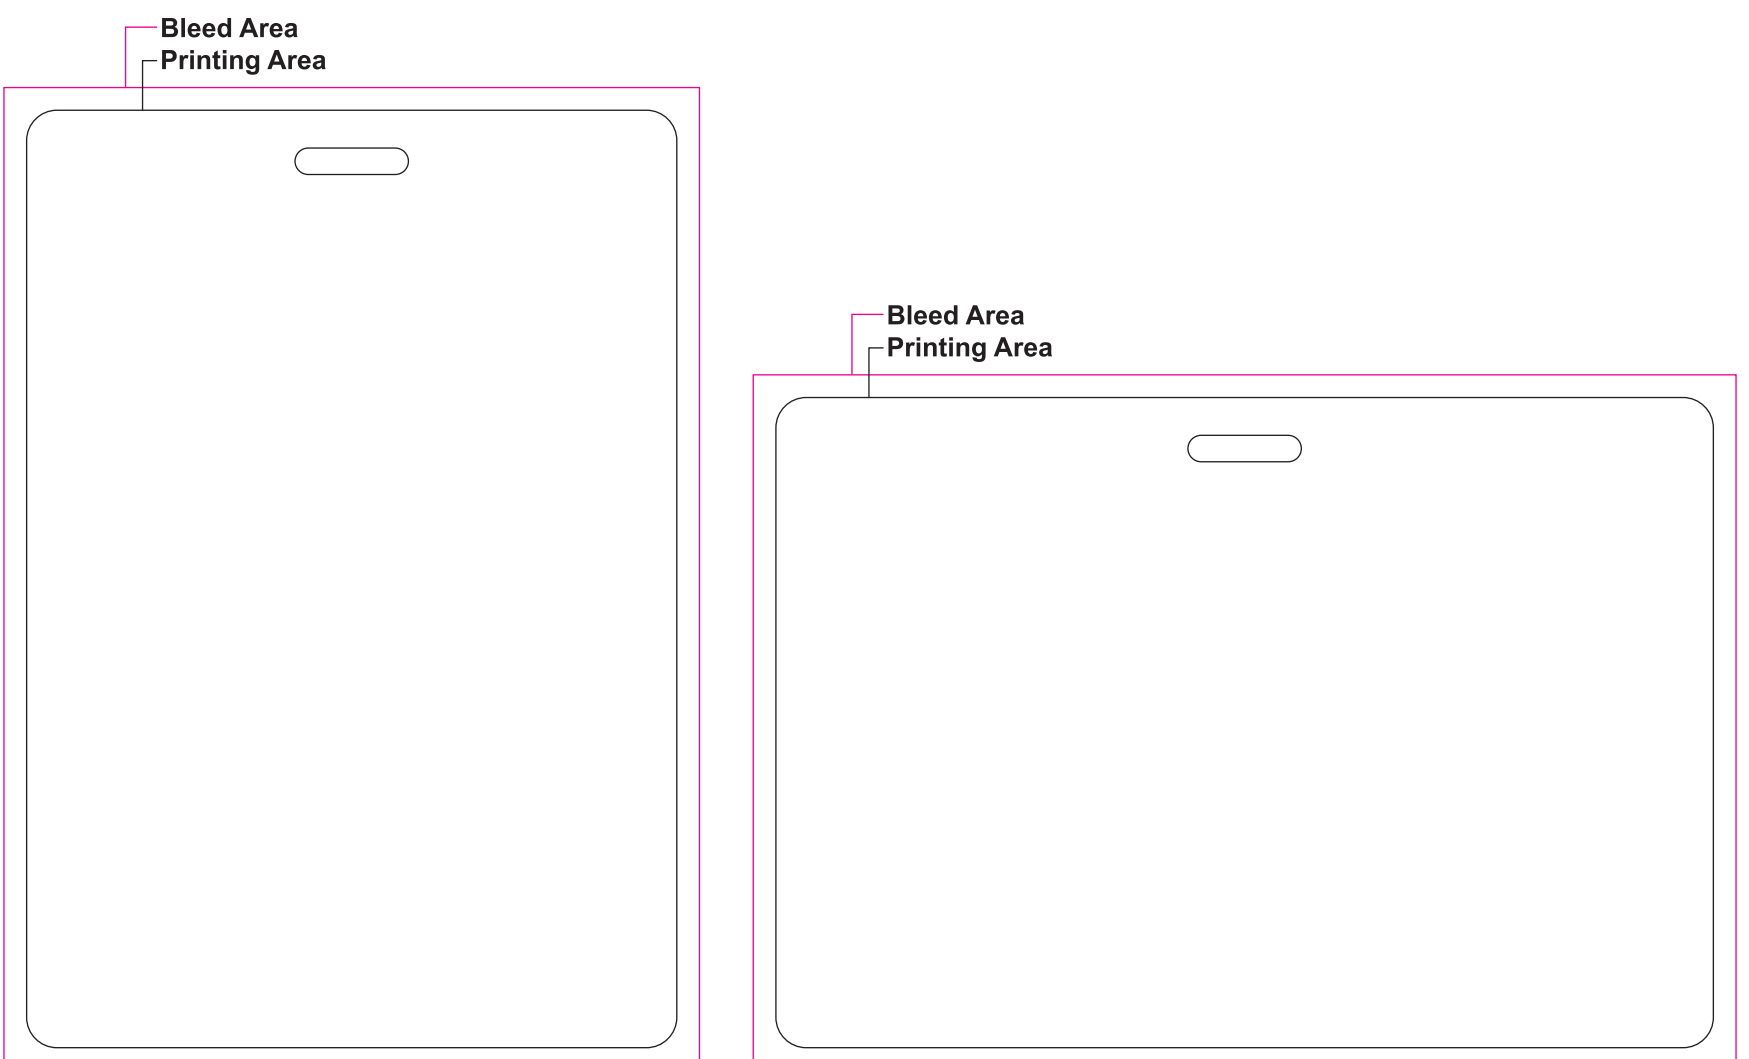

## IDENTITY / MEMBERSHIP CARD GRAPHIC GUIDELINES

86 x 54 mm with hole punch

98 x 67 mm with hole punch

124 x 86 mm with hole punch

## IDENTITY / MEMBERSHIP CARD GRAPHIC GUIDELINES

86 x 54 mm without hole punch

98 x 67 mm without hole punch

124 x 86 mm with hole punch