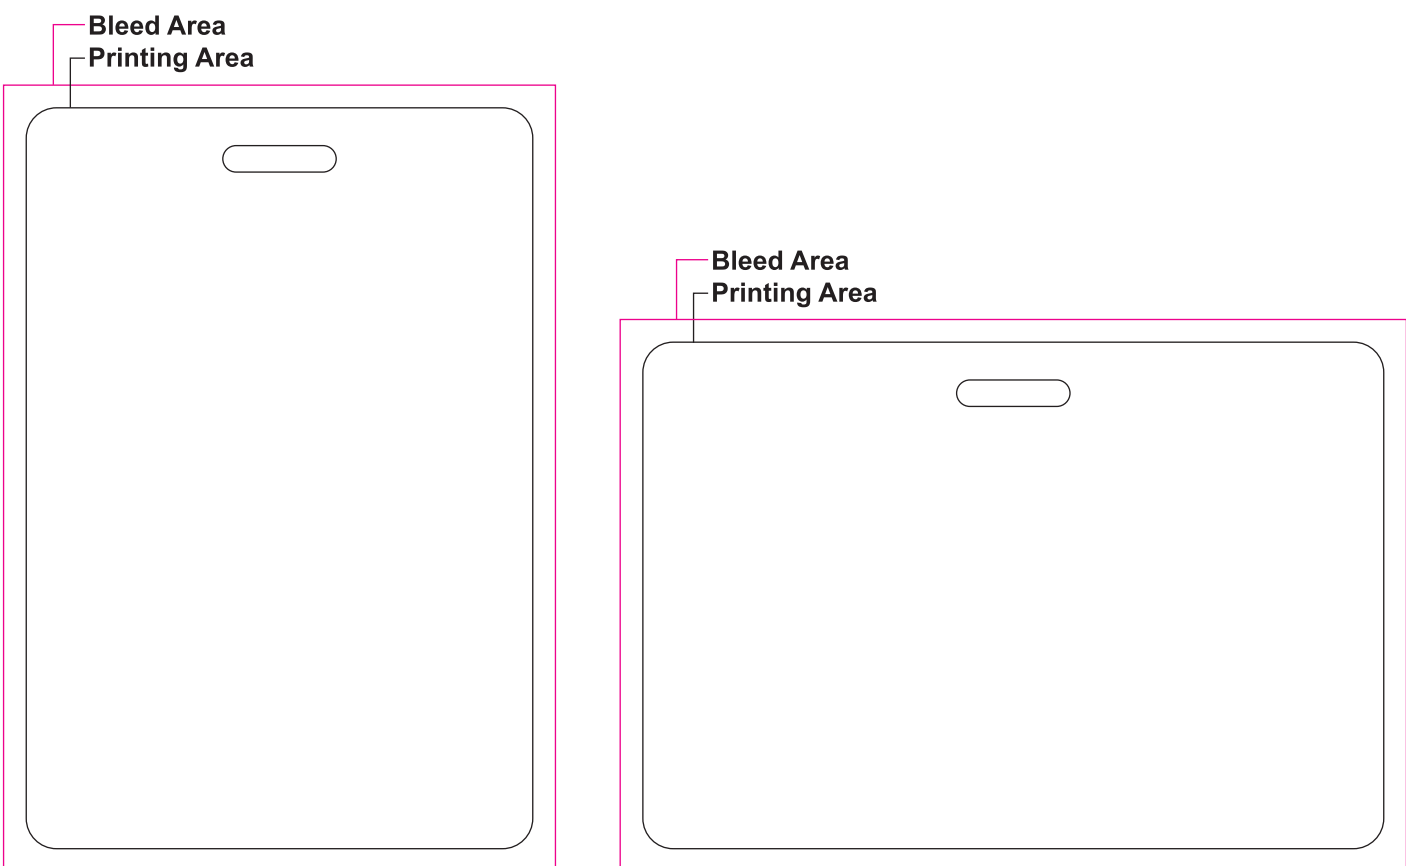

## IDENTITY / MEMBERSHIP CARD GRAPHIC GUIDELINES

86 x 54 mm with hole punch

98 x 67 mm with hole punch

124 x 86 mm with hole punch

## IDENTITY / MEMBERSHIP CARD GRAPHIC GUIDELINES

86 x 54 mm without hole punch

98 x 67 mm without hole punch

124 x 86 mm with hole punch